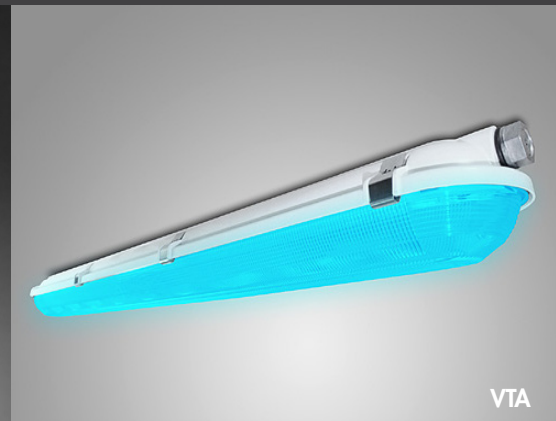

Xenia

RGBW COLOR TUNABLE Wi-Fi ENABLED LED LUMINAIRES

Eclipse Lighting Inc. offers RGBW color tunable LED luminaires which can be controlled via the iOS or Android **WiZ Pro** app.

Various modes allow the user to adjust the brightness of the illumination at a neutral white color temperature or the color hue in any combination of RGB with a possible 16 million color settings.

Jupiter

Mercury

Astro

Brussels

VTA