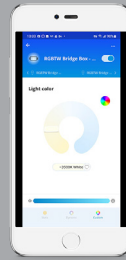

Xenia

RGBW COLOR TUNABLE Wi-Fi ENABLED LED LUMINAIRES

Eclipse Lighting Inc. offers RGBW color tunable LED luminaires which can be controlled via the iOS or Android **WiZ Pro** app.

Various modes allow the user to adjust the brightness of the illumination at a neutral white color temperature or the color hue in any combination of RGB with a possible 16 million color settings.

The ability to customize your lighting gives the user the flexibility to personalize their illumination scheme according to their desired configuration which is applicable for holidays, themed events, location specific environments, and many more applications.