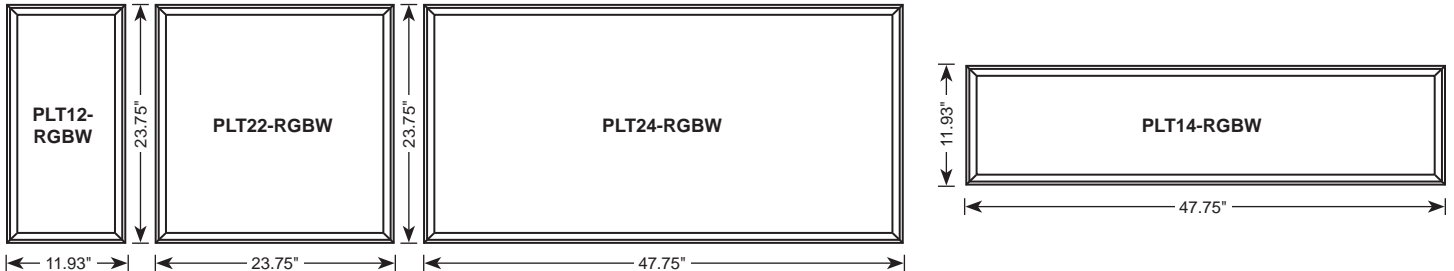

## SPECIFICATIONS

- DRIVER — Universal Voltage 120-277V Electronic Driver. 0-10V Smooth Dimming is standard (1%-100%).
- FINISH — Painted White (WH).
- LENS — High Impact Resistant PMMA Diffuser.
- HOUSING — Slim Profile Aluminum Housing.
- LIGHT ENGINE — Energy Efficient Light Emitting Diode. 120° Beam Angle.
- COLOR TEMPERATURE — Tunable CCT: 2400K to 6500K / 16 Million Colors.
- CONTROL FEATURES — Android/iOS Smartphone App Control via Bluetooth™ / Wifi Smart Voice Control via Amazon Alexa™. Control Distance 50-65ft.
- MOUNTING — Recessed is Standard. Optional Surface or Pendant Mount Kits.
- COMPLIANCE — Built to comply with U.S. and Canadian Safety Standards. ETL / cETL / CE / RoHS compliant. For Indoor Use only.
- WARRANTY — 3-Year Limited Warranty.

## SIZES/DIMENSIONS

| MODEL SIZE / LED WATTAGE         |                            |         |                            |         |                            |                            |
|----------------------------------|----------------------------|---------|----------------------------|---------|----------------------------|----------------------------|
| Model Series Number              | PLT12-RGBW                 |         | PLT22-RGBW                 |         | PLT24-RGBW                 | PLT14-RGBW                 |
| Dimensions - W x L x D (Nominal) | 11.93"W x 23.75"L x 0.39"D |         | 23.75"W x 23.75"L x 0.39"D |         | 23.75"W x 47.75"L x 0.39"D | 11.93"W x 47.75"L x 0.39"D |
| Light Emitting Diode             | LED                        | 30 Watt | 40 Watt                    | 50 Watt | 40 Watt                    |                            |