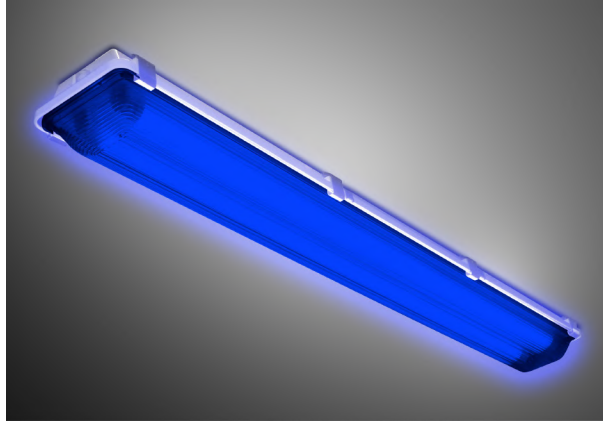

RGBW VTC-S

Vaportight / Fiberglass Housing
RGBW Color Tunable — WiZ Pro Wi-Fi Enabled
IP67 Rated

We reserve the right to revise the design or components of any product without notice.

CATALOG #		TYPE
PROJECT/LOCATION		
APPROVED BY		

SPECIFICATIONS

- DRIVER — Universal Volt 120/277v electronic driver.
- FINISH — All metal parts are phosphate pre-treated and finished in white oven baked polyester powder coat.
- GASKETING — Continuous Poured in Place to seal Outside Contaminants.
- GEAR TRAY — Efficiently carries electrical gear, maintaining weatherproof enclosure while reducing cost and weight.
- HOUSING — 5VA rated Fiberglass for maximum strength and rigidity.
- LATCHES — Stainless Steel (SSL) Snap-In Latches.
- LENS — Acrylic Ribbed Frosted Lens is Standard. Other Lens Options are available.
- LIGHT ENGINE — RGBW LED Color tuning system - Linear Light Engines.
- MOUNTING — Standard Stainless Steel Mounting Brackets—Included with Fixture Snap onto housing (no holes to drill through housing) at most points along fixture for variable mounting centers (brackets cannot be fitted over latches).
- SOFTWARE — WiZ Pro WiFi Control App (Android / IOS / Cloud)
- COMPLIANCE — Built to comply with U.S. and Canadian Safety Standards.
  Buy American Act (BAA) Compliant. IP67 Tested and Rated.
- WARRANTY — 5-Year Limited Warranty.