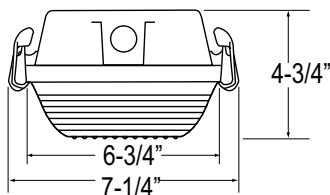

### ORDERING GUIDE:

**SERIES**  
 RW-VTC-S = RGBW VTC-S Series

**SIZE**  
 2' = 2 Foot Length  
 4' = 4 Foot Length

**MOUNTING**  
 ACM = Aircraft Cable Mount  
 CHM = Chain Hung Mount  
 HUB2 = 1/2" Myers Hub (Stems/Canopies by Others)  
 HUB3 = 3/4" Myers Hub (Stems/Canopies by Others)  
 PENDK2 = 1/2" Pendant Kit (Must Choose Canopy Style)  
 -Includes 12" Stems/Canopy (For Other Lengths, Consult Factory)  
 PENDK3 = 3/4" Pendant Kit (Must Choose Canopy Style)  
 -Includes 12" Stems/Canopy (For Other Lengths, Consult Factory)  
**Note: See pg.2 for Pendant Canopies Styles**  
 SM = Surface Mount (Includes Stainless Steel Mounting Brackets)  
 TDM = Tandem Mount (Conjoined Fixtures via Joiner Band)

**ACCESSORY OPTIONS (order as a separate line)**  
 REMT0030 = Remote for WiZ WiFi Control System

SIZE	RGBW VTC-S (2-Foot)	RGBW VTC-S (4-Foot)
RED	14W	28W
GREEN	14W	28W
BLUE	14W	28W
35K WHITE	30W	60W

Note: Wattages shown are nominal.

## DIMENSIONS