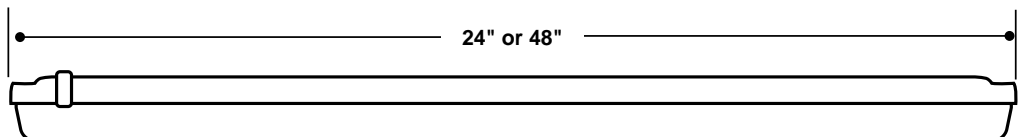

DIMENSIONS