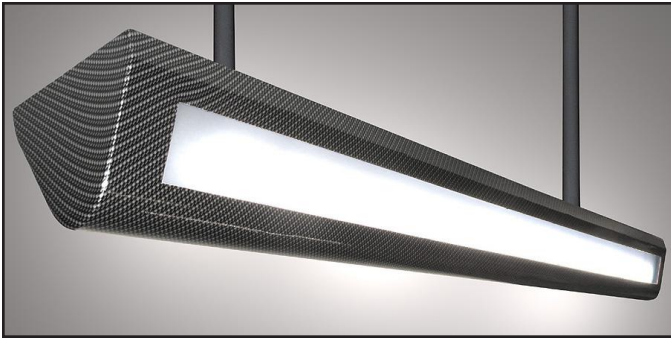

Astro L
Gold Marble (GMB)

Astro L
Red Burlwood (RBW)

Astro L
Tan Burlwood (TBW)

Astro L
Travertine (TVT)

Astro L
White Gold Vein (WGV)

Gravura Graphics Guide

Astro XL2 Pendant Mount
Black Carbon Fiber (BCF)