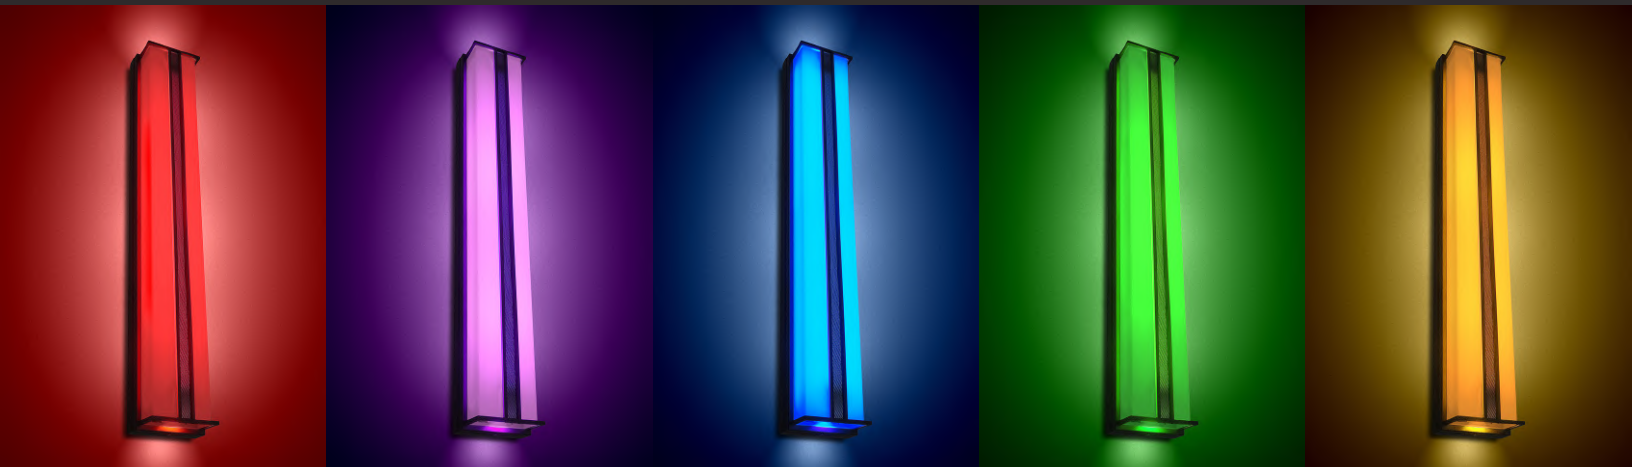

GALILEO DECO

ELEGANT ADA WALL SCONCE

The Galileo Deco series is an elegant wall sconce available in a 38" or 51" tall size with 4" ADA compliant depth and multiple cage styles to choose from. This fixture was designed with architecture in mind and is perfectly suited for applications such as retail, dining, hospitality, and much more.

New options such as RGB-LED tuning technology allows you to adjust the illumination and color to best match your application's needs and/or occasion.

9245 W. Ivanhoe, Schiller Park, IL 60176 | Tel: (847) 260-0333 | Fax: (847) 260-0344
Email: quotes@eclipselightinginc.com | Web: www.eclipselightinginc.com