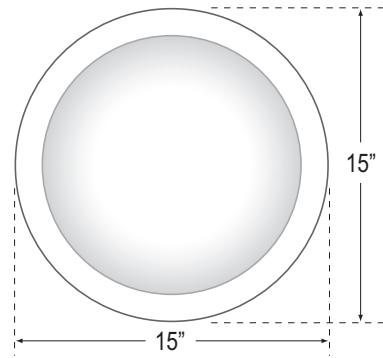

DIMENSIONS

OPTIONS

PENDANT SWIVEL CANOPY TYPES