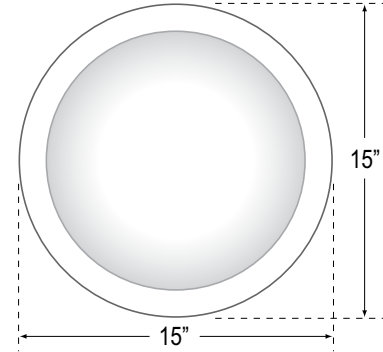

Clark Shallow (ADA)

Low Profile Luminaire
Selectable Wattage & CCT
Indoor Ceiling or Wall

We reserve the right to revise the design or components of any product without notice.

CATALOG #		TYPE
PROJECT/LOCATION		
APPROVED BY		

DIMENSIONS

**Clark Shallow
Series Mounting**

SELECTABLE LED WATTAGE/CCT

Selectable LED Wattage/CCT Switches
Located on LED Board