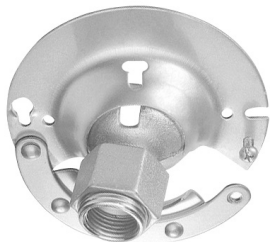

[Ⓢ] Max mounting height of fixture is 18' (18 feet)

[Ⓢ] Max WHIP length of the REL is 8 feet.

[Ⓢ] Final selection of the Battery Pack under discretion of Factory

LED Watts vs. LED Color Temp — Lumen Output			
WATTAGE	3000K (3K)	4000K (4K)	5000K (5K)
15 WATT	2010 Lumens	2115 Lumens	2145 Lumens
25 WATT	2680 Lumens	2820 Lumens	2860 Lumens
35 WATT	3820 Lumens	4015 Lumens	4070 Lumens

DIMENSIONS

**Clark Shallow
Series Mounting**

OPTIONS

**Clark Shallow Featuring
Pendant Air Craft Cable Option (PENDC)
*Indoor Only**

**Clark Shallow Featuring
Pendant with Swivel Canopy (PEND)
*Indoor Only**

PENDANT SWIVEL CANOPY TYPES

Swivel Canopy 4" for Round/Octagonal J-BOX (SWC-R)

Swivel Canopy 4" for Square J-BOX (SWC-S)

**Swivel Canopy 4" for Round/Octagonal J-BOX
Rapid Mount with Hinged Door
(SWC-RR)**