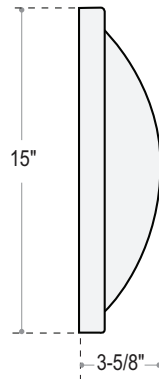

[Ⓢ] Max mounting height of fixture is 18' (18 feet)

[Ⓢ] Max WHIP length of the REL is 8 feet.

[Ⓢ] Final selection of the Battery Pack under discretion of Factory

LED Watts vs. LED Color Temp — Lumen Output			
WATTAGE	3000K (3K)	4000K (4K)	5000K (5K)
15 WATT	2010 Lumens	2115 Lumens	2145 Lumens
25 WATT	2680 Lumens	2820 Lumens	2860 Lumens
35 WATT	3820 Lumens	4015 Lumens	4070 Lumens

DIMENSIONS

**Clark Shallow
Series Mounting**

OPTIONS

**Clark Shallow Featuring
Pendant Air Craft Cable Option (PENDC)
*Indoor Only**

**Clark Shallow Featuring
Pendant with Swivel Canopy (PEND)
*Indoor Only**