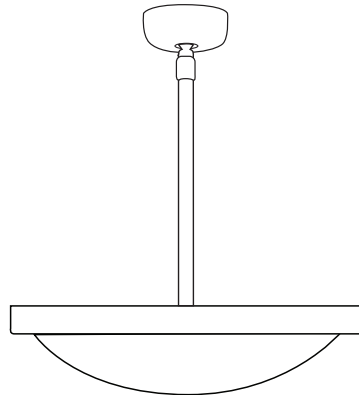

[Ⓢ] Max mounting height of fixture is 18' (18 feet)

[Ⓢ] Max WHIP length of the REL is 8 feet.

[Ⓢ] Final selection of the Battery Pack under discretion of Factory

LED Watts vs. LED Color Temp — Lumen Output			
WATTAGE	3000K (3K)	4000K (4K)	5000K (5K)
15 WATT	2010 Lumens	2115 Lumens	2145 Lumens
25 WATT	2680 Lumens	2820 Lumens	2860 Lumens
35 WATT	3820 Lumens	4015 Lumens	4070 Lumens

DIMENSIONS

**Clark Shallow
Series Mounting**

OPTIONS

**Clark Shallow Featuring
Pendant Air Craft Cable Option (PENDC)
*Indoor Only**

**Clark Shallow Featuring
Pendant with Swivel Canopy (PEND)
*Indoor Only**

PENDANT SWIVEL CANOPY TYPES

Swivel Canopy 4" for Round/Octagonal J-BOX (SWC-R)

Swivel Canopy 4" for Square J-BOX (SWC-S)

**Swivel Canopy 4" for Round/Octagonal J-BOX
Rapid Mount with Hinged Door
(SWC-RR)**