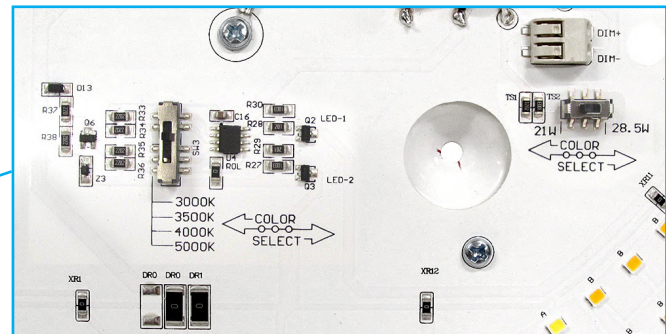

MISC. OPTIONS

FUS = Single Fusing

ACCESSORY OPTIONS (order as a separate line)

9002 = Tamperproof Screwdriver
 REMT = Remote Controller for Sensor Options

NOTES:

[Ⓜ] Max mounting height of fixture is 18' (18 feet)

Clark Shallow (ADA)

Low Profile Luminaire
Selectable Wattage & CCT
Indoor Ceiling or Wall

We reserve the right to revise the design or components of any product without notice.

CATALOG #		TYPE
PROJECT/LOCATION		
APPROVED BY		

DIMENSIONS

**Clark Shallow
Series Mounting**

SELECTABLE LED WATTAGE/CCT

Selectable LED Wattage/CCT Switches
Located on LED Board