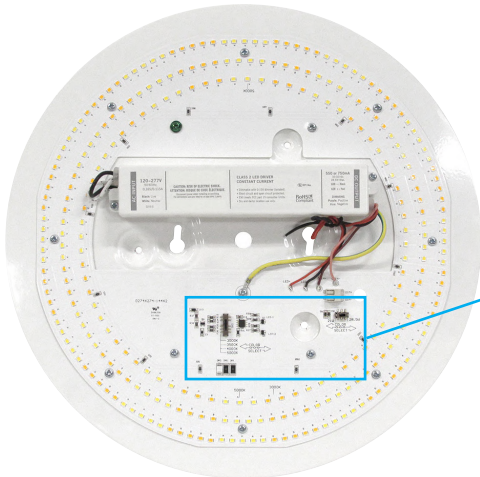

SPECIFICATIONS

- **DIFFUSER** — Opal white polycarbonate is standard.
- **DRIVER** — Universal Volt (120~277V) Electronic Driver. 0-10V Low Voltage Dimming (100% to 30%) is Standard.
- **FINISH** — Polyester powder coat white Standard. Optional Custom Colors.
- **GASKETING** — High temp, non-aging black EPDM gasketed seal. Seals diffuser to cast housing to protect against outside contaminants.
- **HOUSING** — Spun aluminum housing with built-in heatsinks for thermal management.
- **MOUNTING** — Indoor Surface, Wall or Ceiling.
- **COMPLIANCE** — Built to comply with U.S. and Canadian Safety Standards.

MISC. OPTIONS

FUS = Single Fusing

ACCESSORY OPTIONS (order as a separate line)

9002 = Tamperproof Screwdriver
 REMT = Remote Controller for Sensor Options

NOTES:

[Ⓜ] Max mounting height of fixture is 18' (18 feet)

Clark Shallow (ADA)

Low Profile Luminaire
Selectable Wattage & CCT
Indoor Ceiling or Wall

We reserve the right to revise the design or components of any product without notice.

CATALOG #		TYPE
PROJECT/LOCATION		
APPROVED BY		

DIMENSIONS

**Clark Shallow
Series Mounting**

SELECTABLE LED WATTAGE/CCT

Selectable LED Wattage/CCT Switches
Located on LED Board