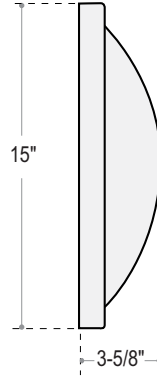

MISC. OPTIONS

FUS = Single Fusing

ACCESSORY OPTIONS (order as a separate line)

9002 = Tamperproof Screwdriver
 REMT = Remote Controller for Sensor Options

NOTES:

[Ⓜ] Max mounting height of fixture is 18' (18 feet)

Clark Shallow (ADA)

Low Profile Luminaire
Selectable Wattage & CCT
Indoor Ceiling or Wall

We reserve the right to revise the design or components of any product without notice.

CATALOG #		TYPE
PROJECT/LOCATION		
APPROVED BY		

DIMENSIONS

**Clark Shallow
Series Mounting**

SELECTABLE LED WATTAGE/CCT

Selectable LED Wattage/CCT Switches
Located on LED Board