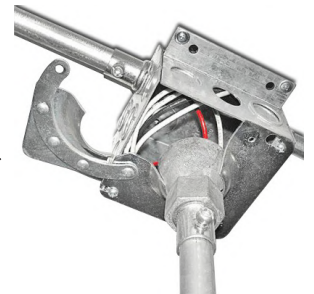

DIMENSIONS

**Clark Shallow
Series Mounting**

OPTIONS

**Clark Shallow Featuring
Pendant Air Craft Cable Option (PENDC)
*Indoor Only**

**Clark Shallow Featuring
Pendant with Swivel Canopy (PEND)
*Indoor Only**

PENDANT SWIVEL CANOPY TYPES

Swivel Canopy 4" for Round/Octagonal J-BOX (SWC-R)

Swivel Canopy 4" for Square J-BOX (SWC-S)

**Swivel Canopy 4" for Round/Octagonal J-BOX
Rapid Mount with Hinged Door
(SWC-RR)**