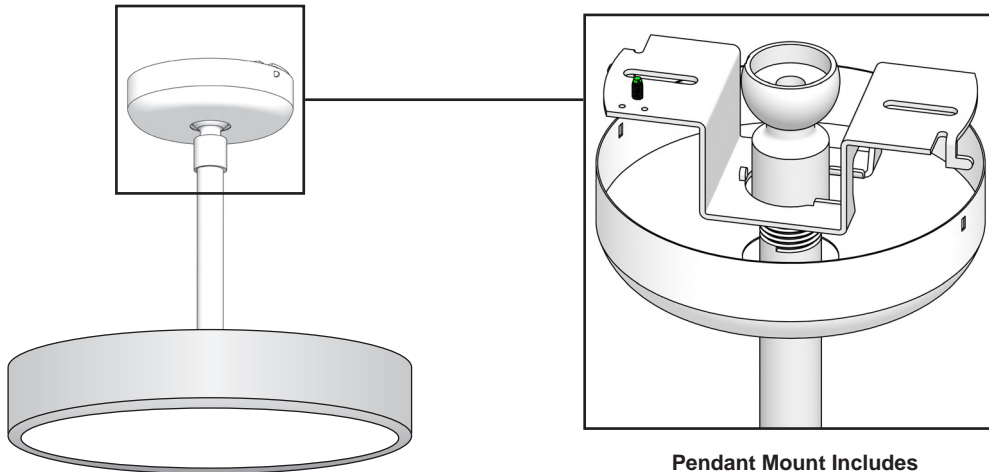

PENDANT CANOPY SWIVEL KIT

**Pendant Mount Includes
Canopy Swivel Kit**