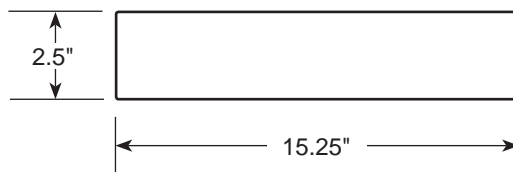

DIMENSIONS

MOUNTING DIMENSIONS